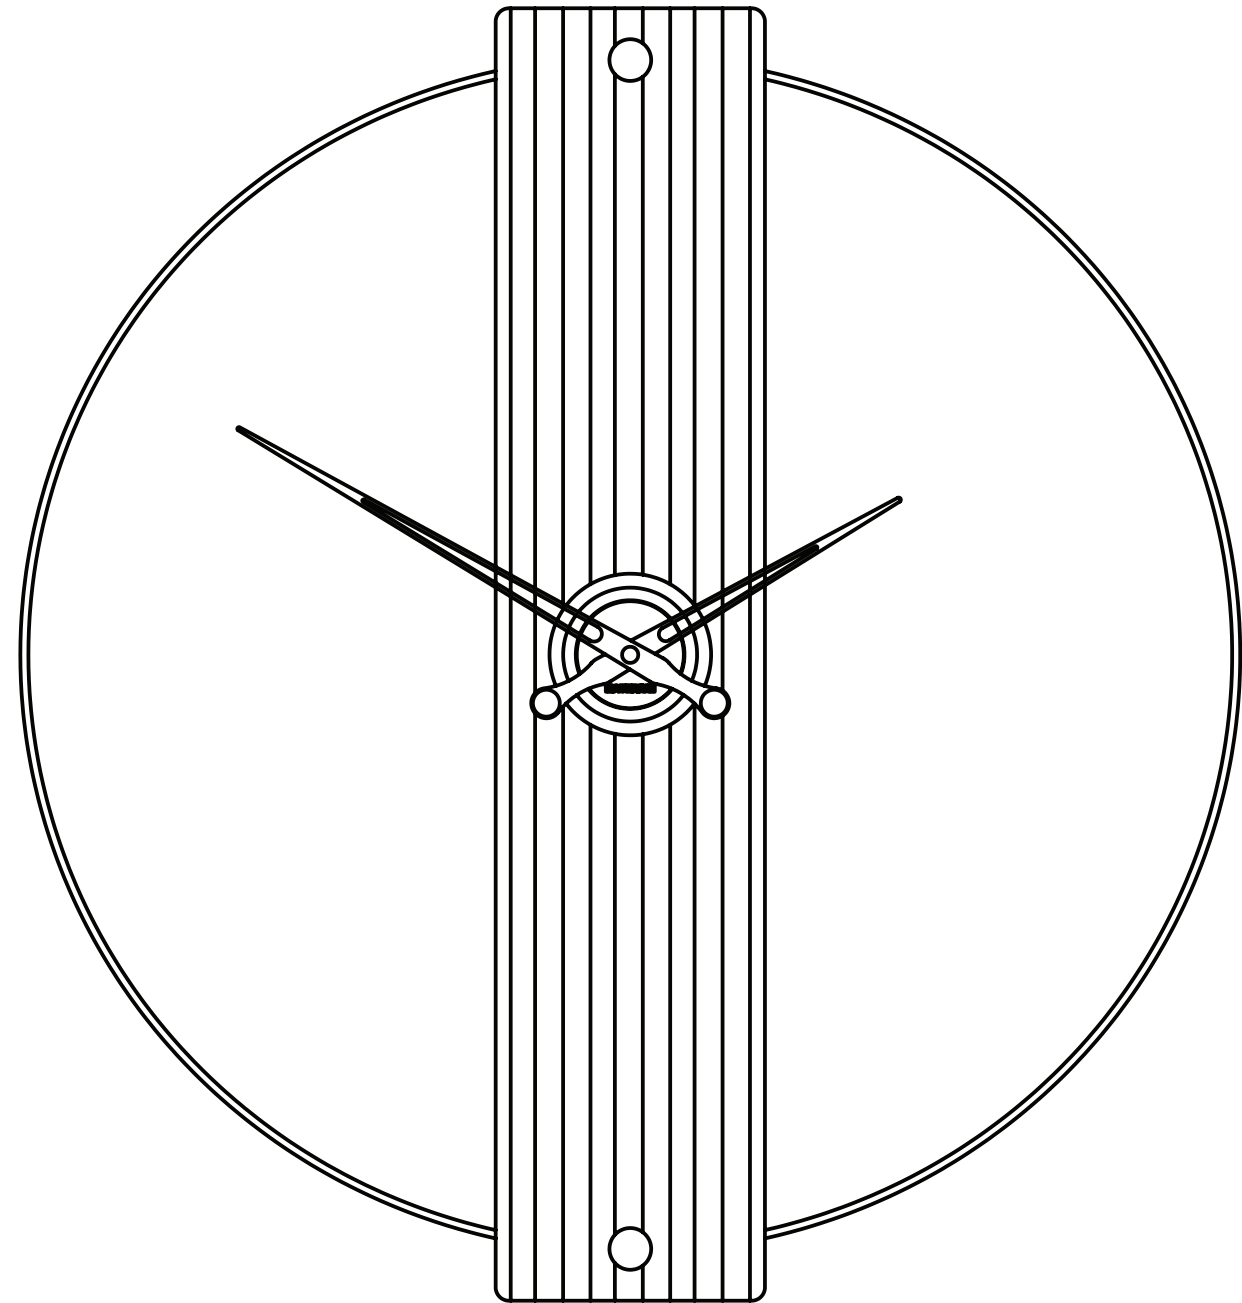

SCULTOREO SPECIAL EDITION 3D

DIMENSIONS: diameter 90cm

METAL FINISHES:

24kt gold
black nickel
chrome

MARBLE FINISHES / BACKGROUND:

white guilloche
moro emperador dark
calacatta gold
shara noir
black marquinia
guatemala green

MECHANISM

reinforced uts

design Materium Lab