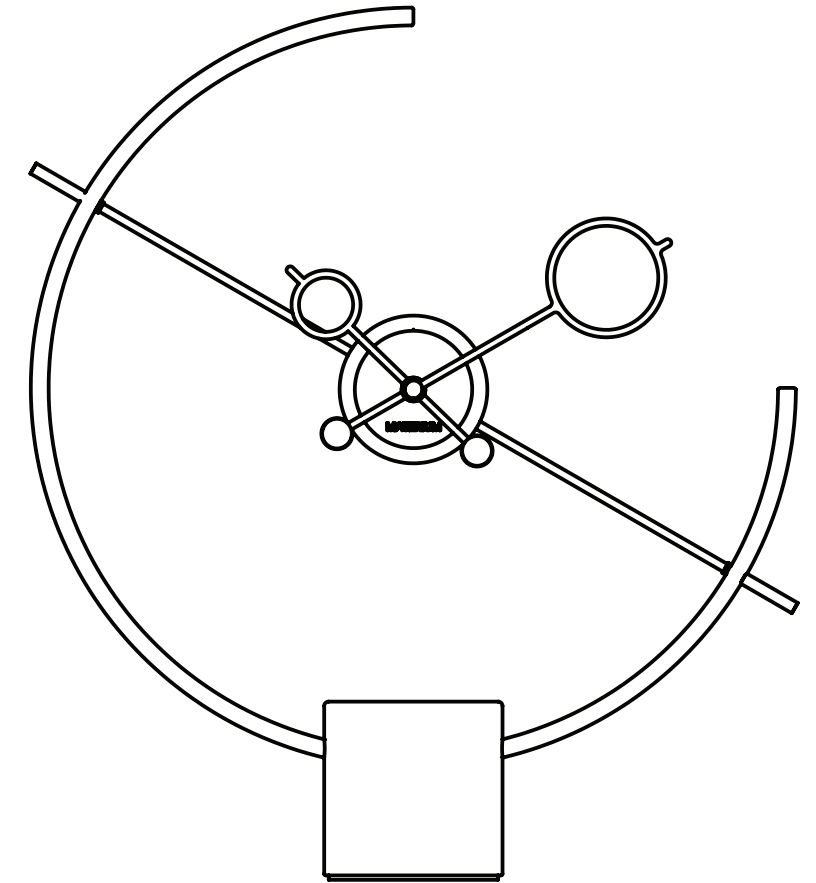

SATURNO

DIMENSIONS; 51.5 x 58h cm

METAL FINISHES:

24kt gold
black nickel
brushed brass
matt black / 24kt

WOOD / BASE FINISHES

oak
canaletto walnut
wenge
matt black lacquered wengè

MARBLE / BASE FINISHES:

white guilloche
moro emperador dark
calacatta gold
shara noir
black marquinia
guatemala green

MECHANISM

reinforced uts

design Leonardo Mercurio