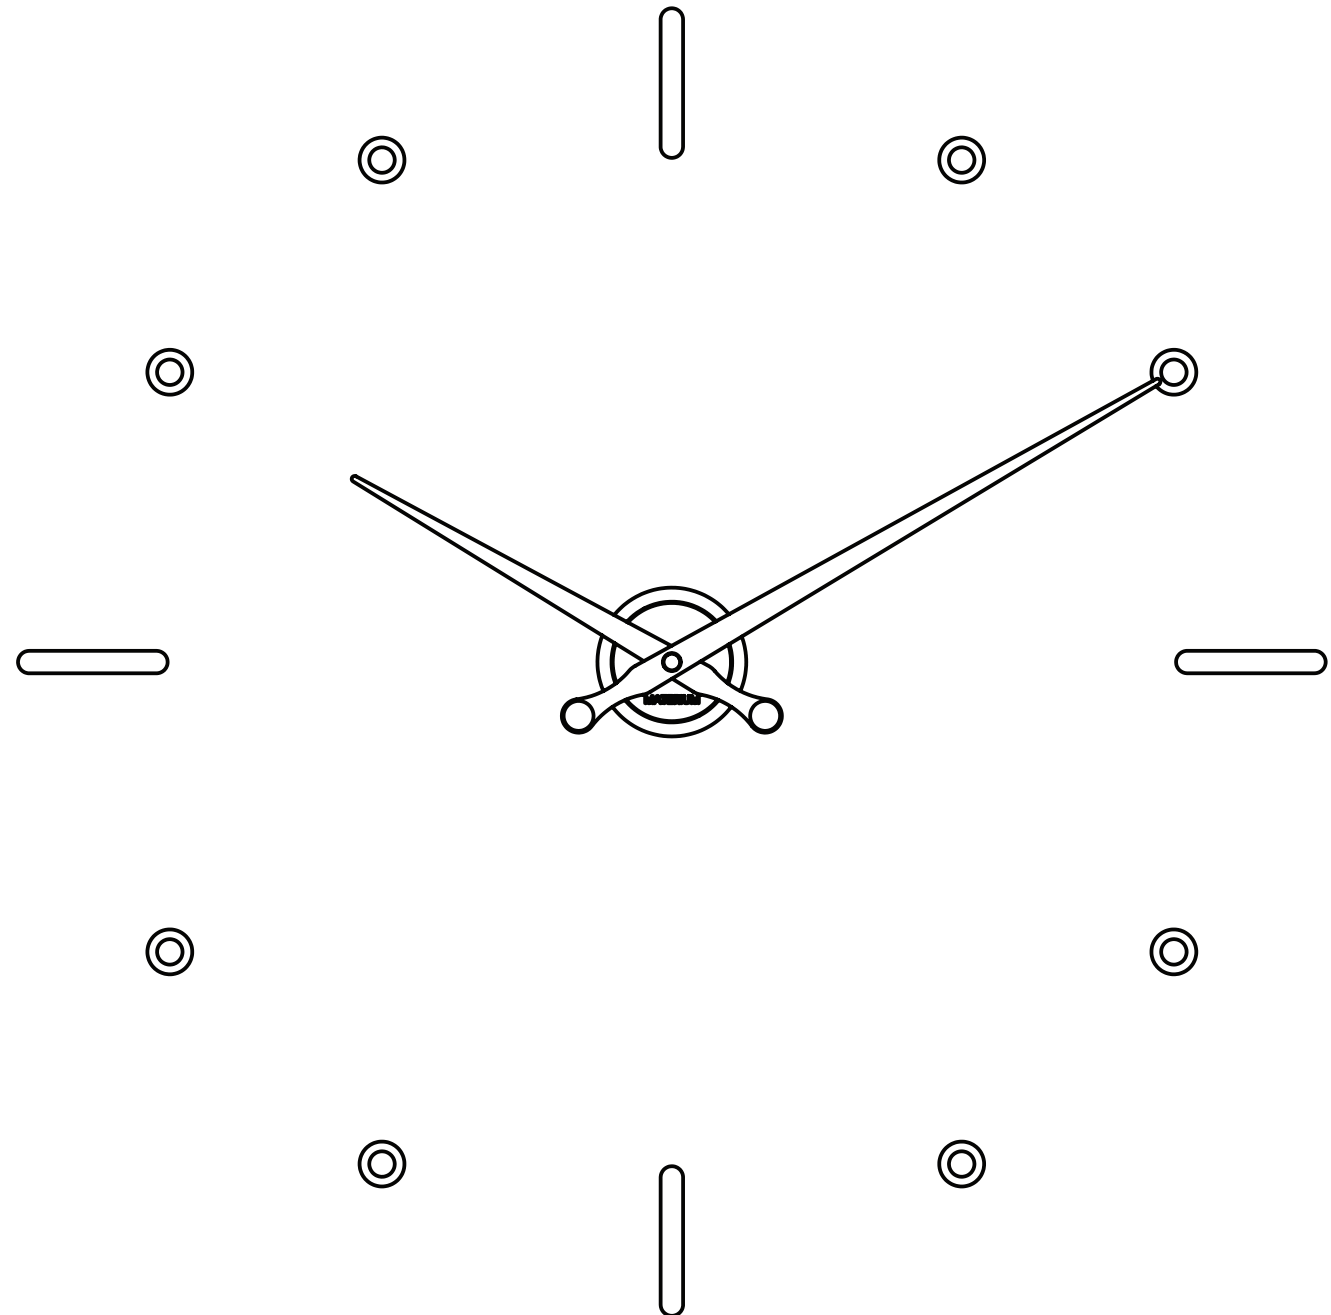

MOMENTO 12

DIMENSIONS: diameter 87.5cm

METAL FINISHES:

bronze
24kt gold
burnished
black nickel

WOOD FINISHES / HANDS

oak
canaletto walnut
wenge
matt black lacquered wengè

MECHANISM

reinforced uts

design Materium Lab